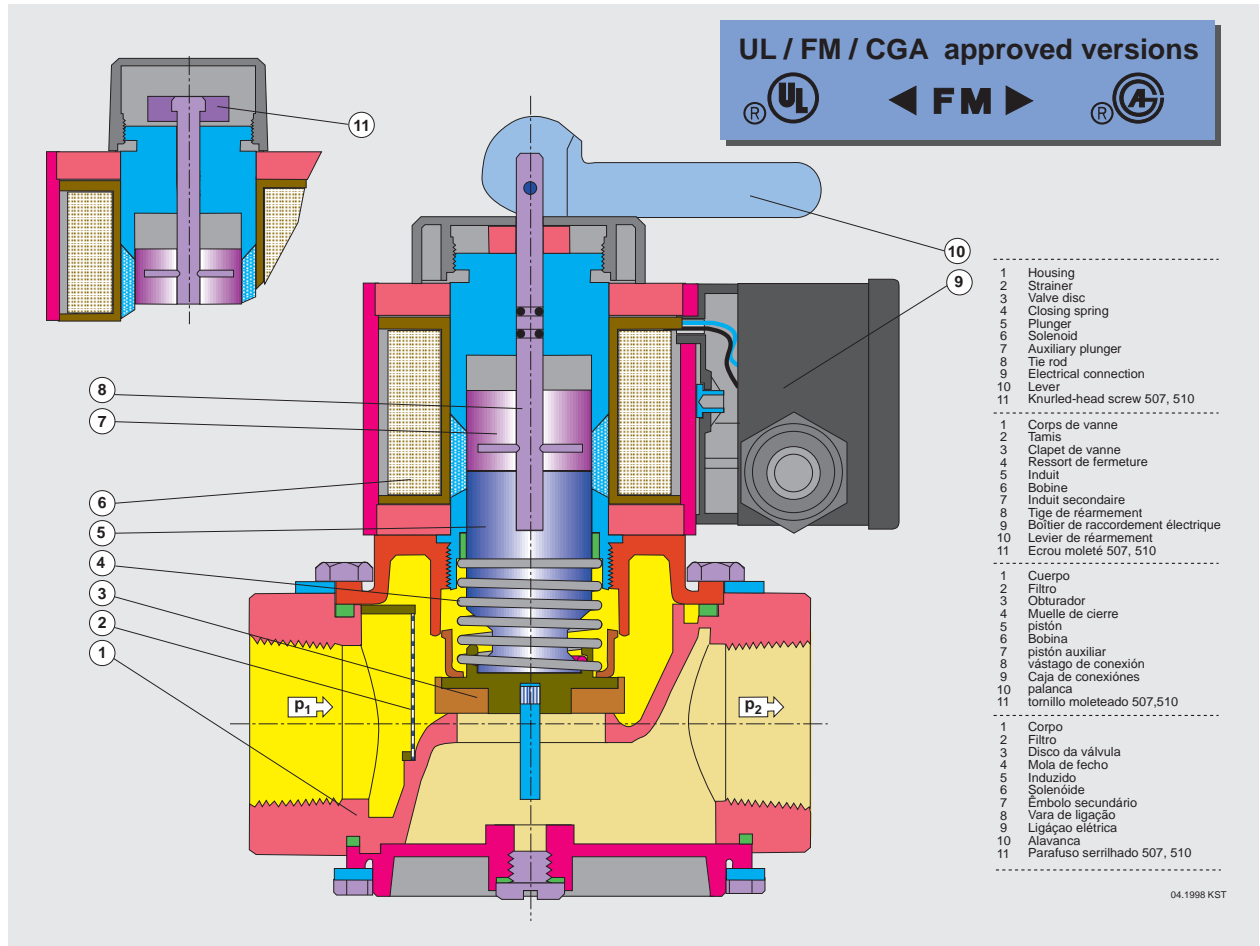

HSAV.../6

DUNGS®

Manual reset solenoid shut off valve
Manual opening, fast closing

Vanne de sécurité à réarmement

Válvula magnética de cierre de reajuste manual

Electroválvula de bloqueio de rearme manual

HSAV 5.../6
UL, FM, CGA
3/4" NPT ...3" NPT
7.0 PSI / 490 mbar

HSAV 507/6
3/4" NPT

HSAV 510/6
1" NPT

HSAV 512/6
1 1/4" NPT

HSAV 515/6
1 1/2" NPT

HSAV 520/6
2" NPT

HSAV 525/6
2 1/2" NPT

HSAV 530/6
3" NPT